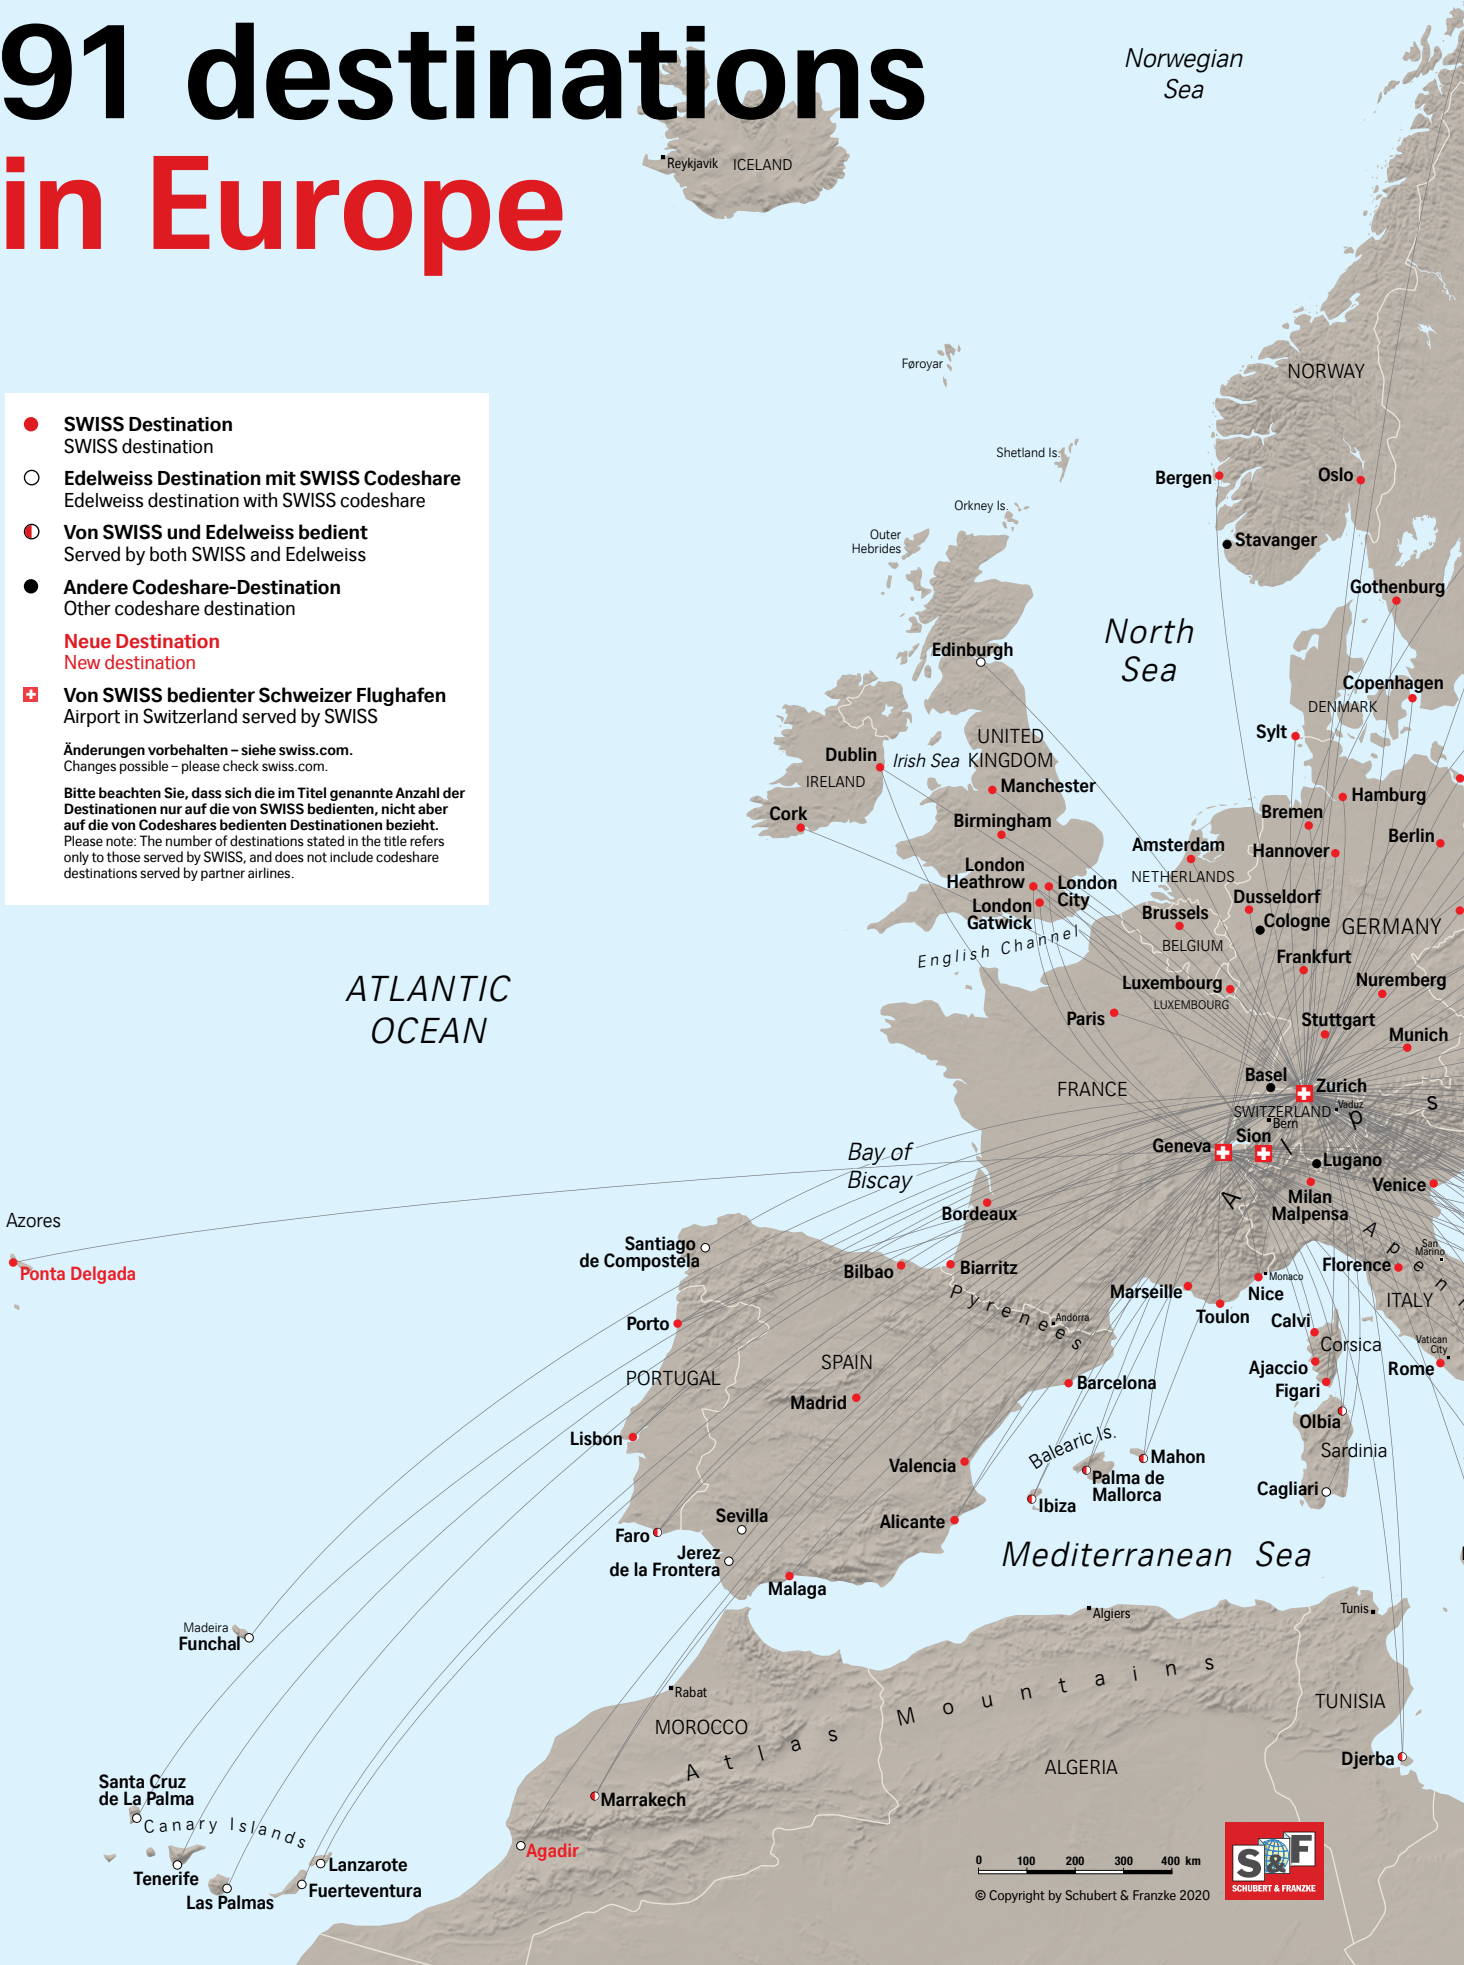

91 destinations in Europe

1. **SWISS Destination**
     SWISS destination
   - **Edelweiss Destination mit SWISS Codeshare**
     Edelweiss destination with SWISS codeshare
   - ◐ **Von SWISS und Edelweiss bedient**
     Served by both SWISS and Edelweiss
   - **Andere Codeshare-Destination**
     Other codeshare destination
2. **Neue Destination**
   New destination
3. ✚ **Von SWISS bedienter Schweizer Flughafen**
   Airport in Switzerland served by SWISS

Änderungen vorbehalten – siehe swiss.com.
Changes possible – please check swiss.com.

Bitte beachten Sie, dass sich die im Titel genannte Anzahl der Destinationen nur auf die von SWISS bedienten, nicht aber auf die von Codeshares bedienten Destinationen bezieht.
Please note: The number of destinations stated in the title refers only to those served by SWISS, and does not include codeshare destinations served by partner airlines.

ATLANTIC OCEAN

Mediterranean Sea

0 100 200 300 400 km

© Copyright by Schubert & Franke 2020