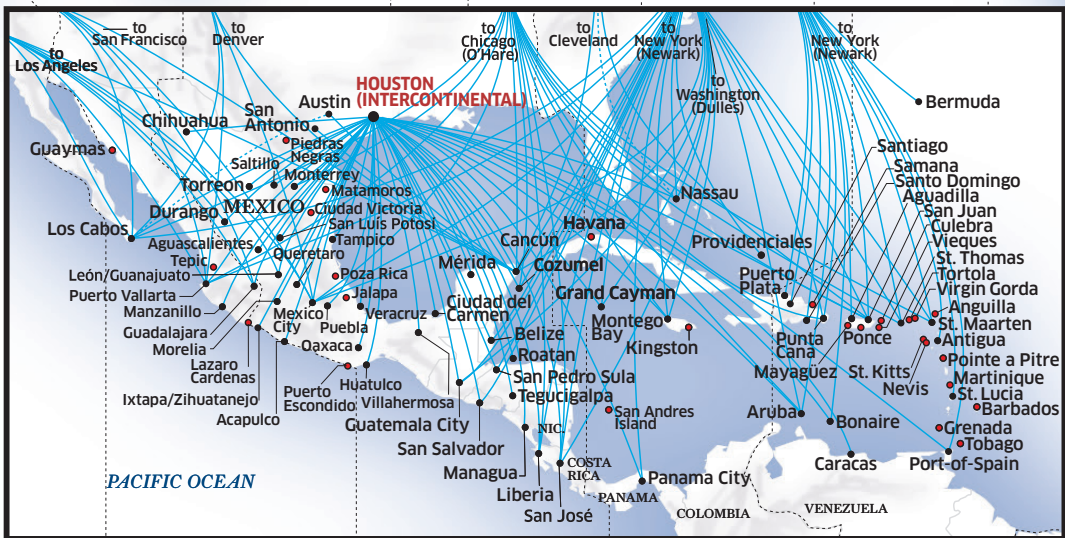

ROUTE MAPS
INTERNATIONAL CITIES
Route lines do not reflect actual flight path

- United/United Express
- United Seasonal Service
- United Future Service
- United Hub (Red All Caps)
- Cities served
- Cities served by select airline partners
- --- Time zone boundary

World time zones shown in Standard Time.