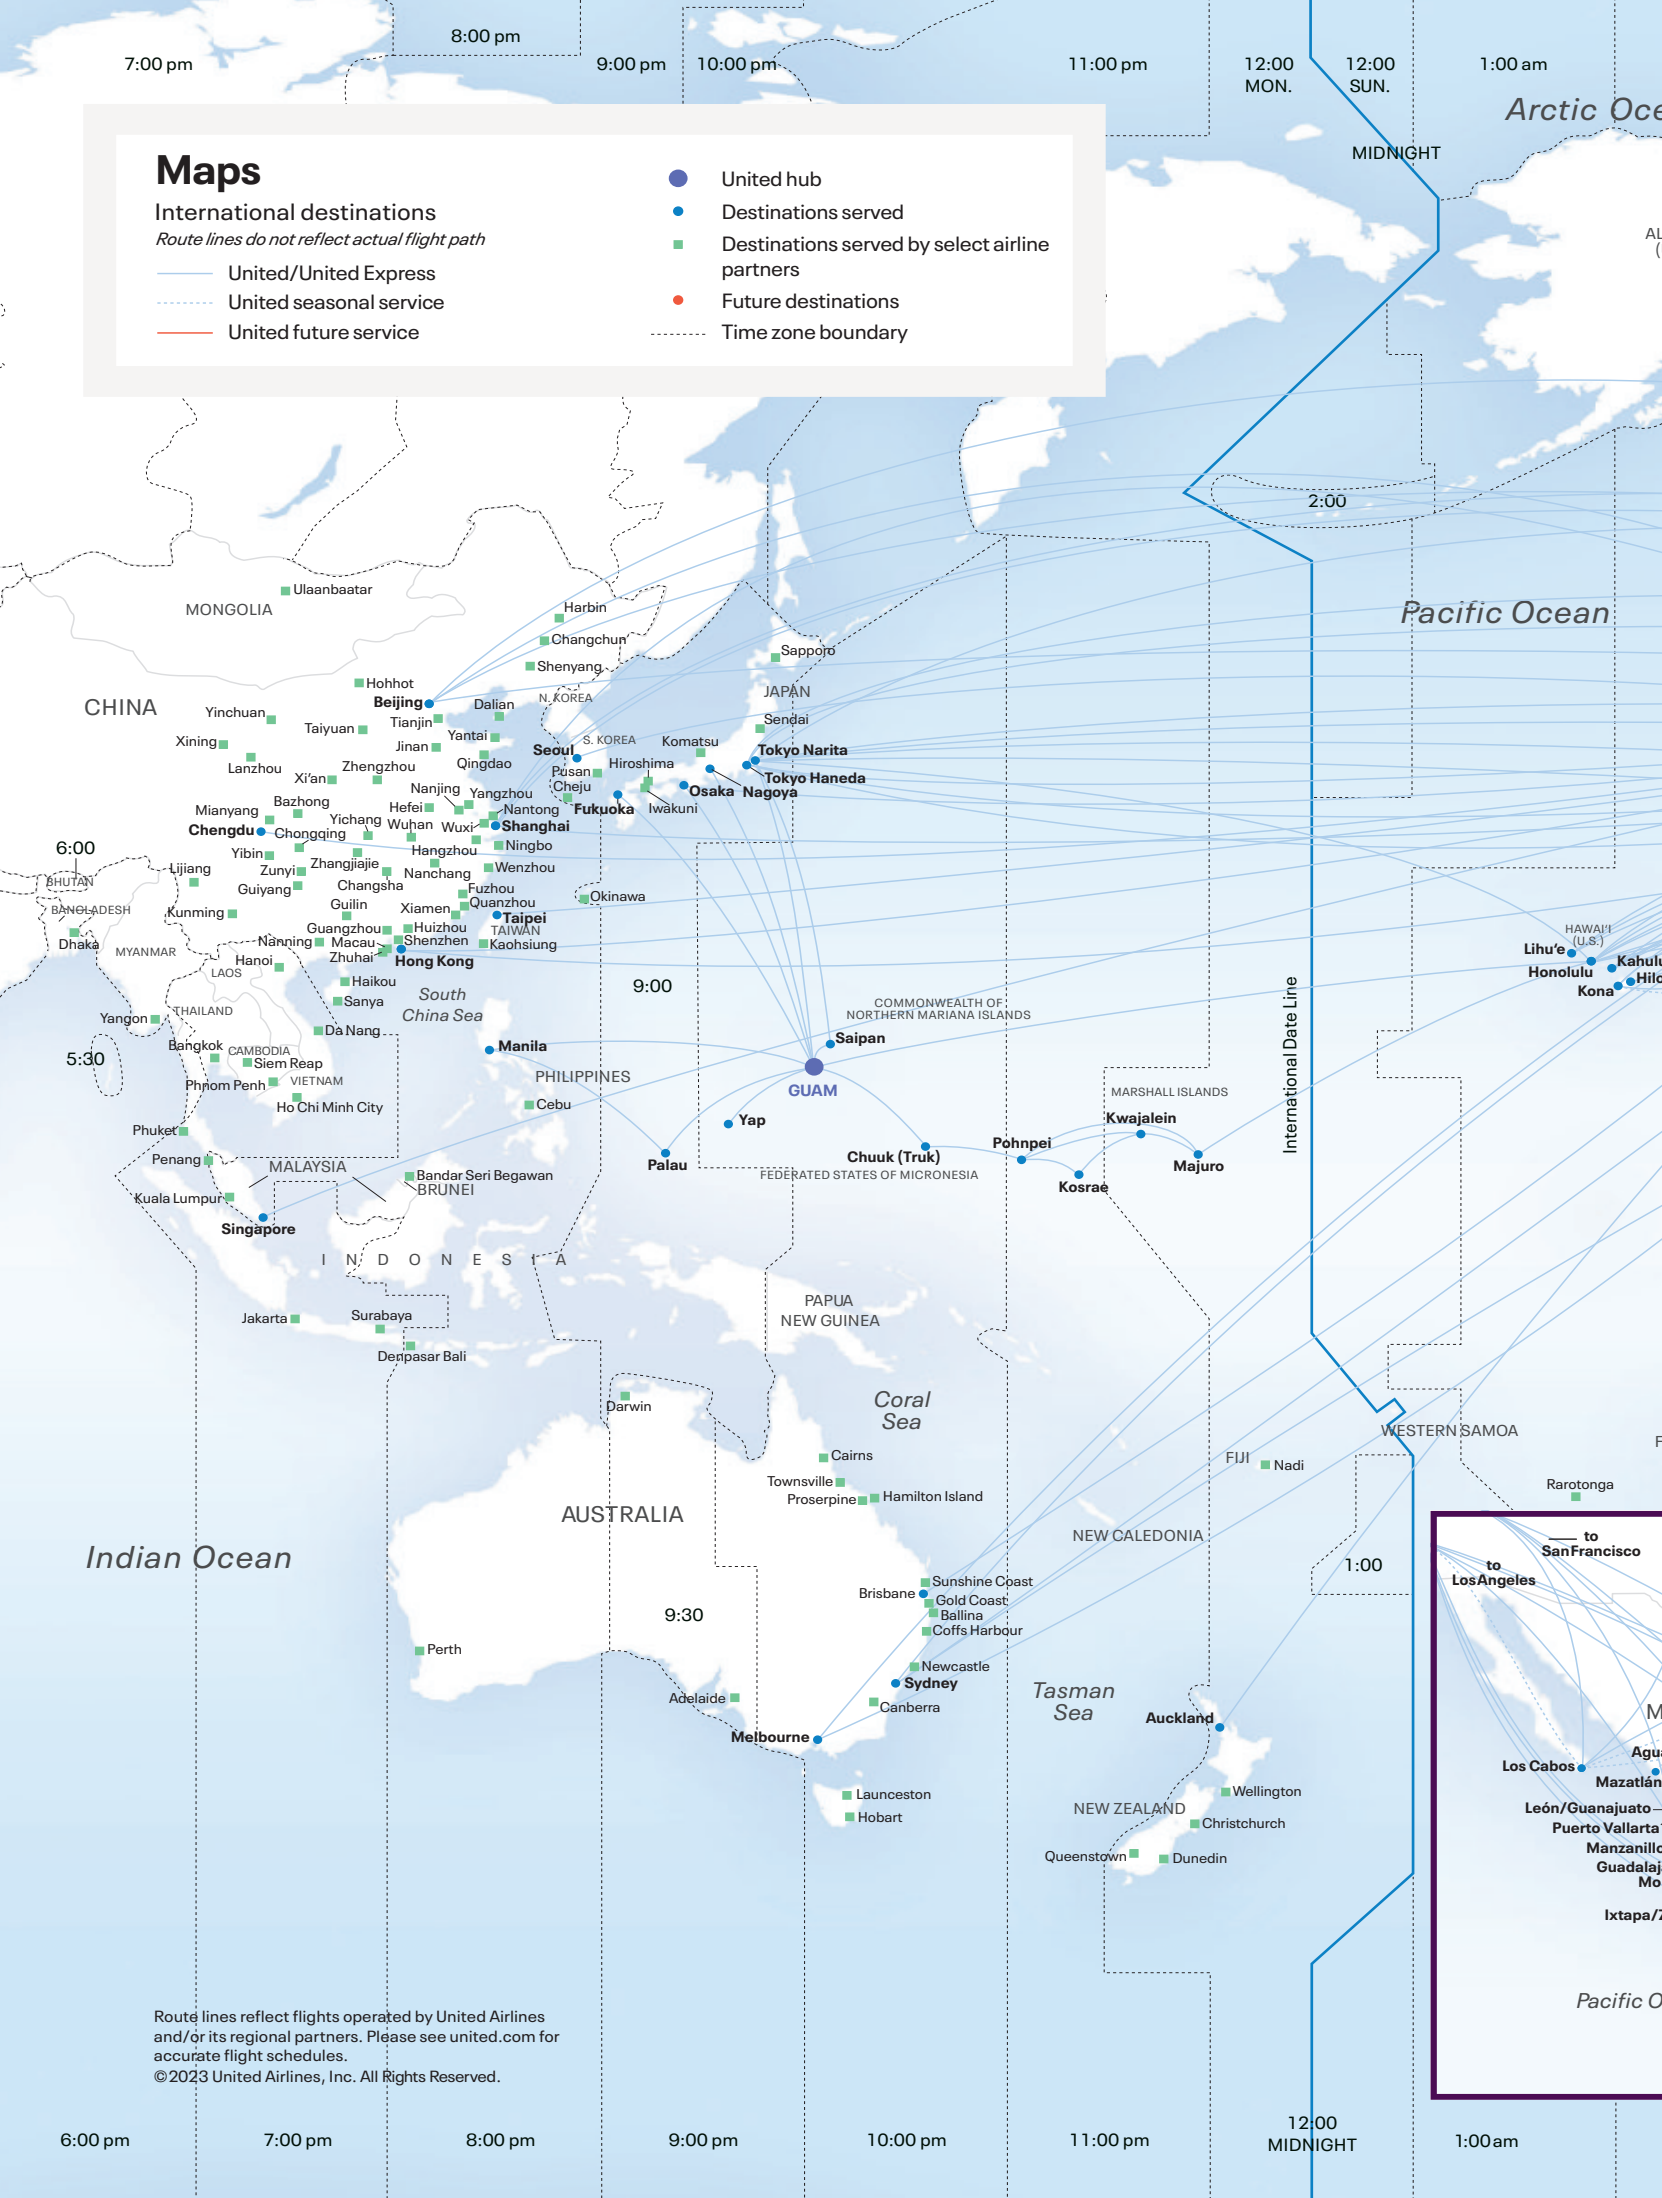

7:00 pm 8:00 pm 9:00 pm 10:00 pm 11:00 pm 12:00 MON. 12:00 SUN. 1:00 am

Maps

International destinations

Route lines do not reflect actual flight path

- United/United Express
- United seasonal service
- United future service

- United hub
- Destinations served
- Destinations served by select airline partners
- Future destinations
- Time zone boundary

Route lines reflect flights operated by United Airlines and/or its regional partners. Please see united.com for accurate flight schedules.
© 2023 United Airlines, Inc. All Rights Reserved.

6:00 pm 7:00 pm 8:00 pm 9:00 pm 10:00 pm 11:00 pm 12:00 MIDNIGHT 1:00 am