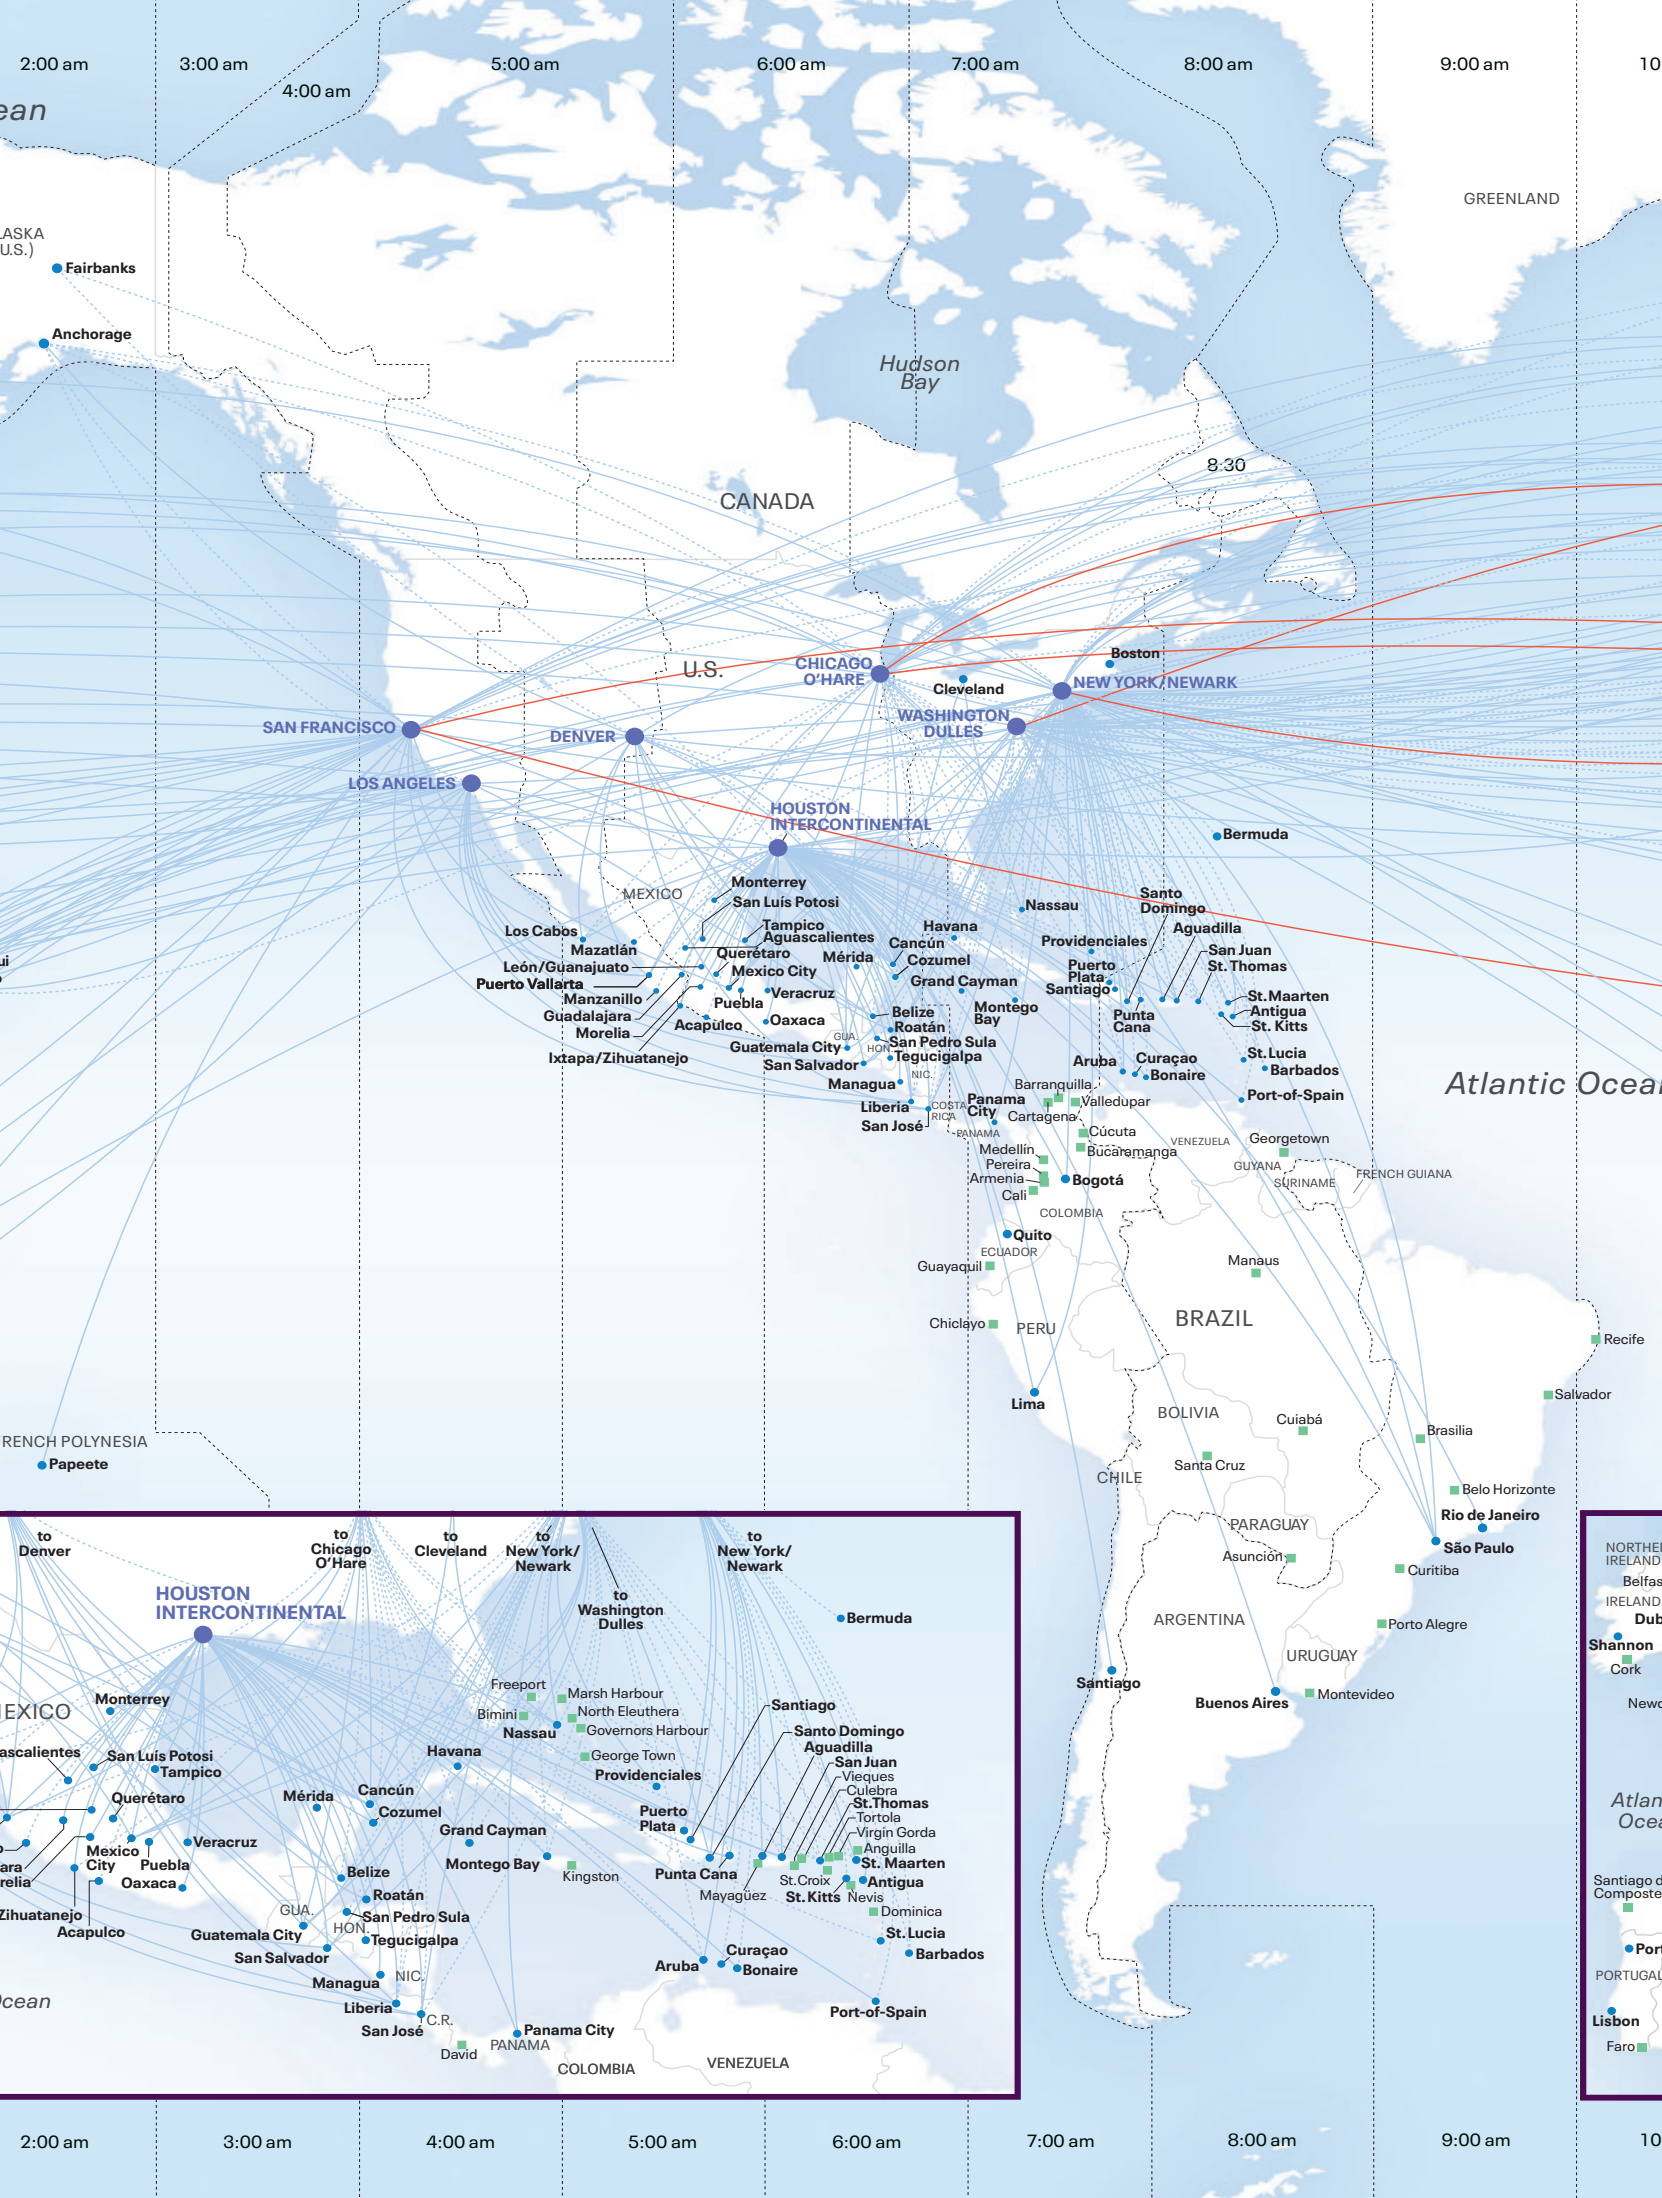

- United hub
- Destinations served
- Destinations served by select airline partners
- Future destinations
- Time zone boundary

Route lines reflect flights operated by United Airlines and/or its regional partners. Please see united.com for accurate flight schedules.
© 2023 United Airlines, Inc. All Rights Reserved.

6:00 pm 7:00 pm 8:00 pm 9:00 pm 10:00 pm 11:00 pm 12:00 MIDNIGHT 1:00 am

World time zones shown in Standard Time.

0 200 400 Miles
0 200 400 600 Kilometers

ALASKA

• Fairbanks

• Anchorage

Prince George

PACIFIC TIME ZONE 4:00

Grand Junction

Moab

• Denver

• Lincoln

Santa Barbara

Burbank

Las Vegas

Montrose

Salina

Kansas City

• Tucson

• El Paso

• Midland/ Odessa

• Liberal

Wichita

Joplin