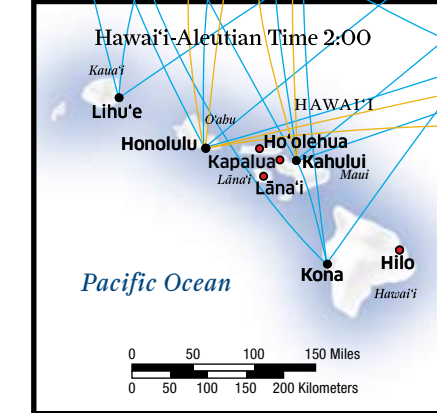

to Anchorage

PACIFIC OCEAN

ATLANTIC OCEAN

Gulf of Mexico

MEXICO

CUBA

VIRGIN ISLANDS (U.S.)

SAN FRANCISCO
 Oakland
 Modesto
 Mammoth Lakes
 Fresno
 Merced
 Visalia
 Monterey
 San Jose
 San Luis Obispo
 Santa Maria
 Santa Barbara
 Oxnard
 Long Beach
 Orange County
 Carlsbad
 Palm Springs
 San Diego
 Imperial
 Yuma

Legend

- United/United Express Route
- United Seasonal Service
- United Future Service
- Continental/Continental Express/Continental Connection Route
- Continental Seasonal Service
- Continental Future Service
- CITY** United Hub (Red All Caps)
- CITY** Continental Hub (Blue All Caps)
- Cities served
- Cities served by select airline partners
- - - Time Zone Boundary