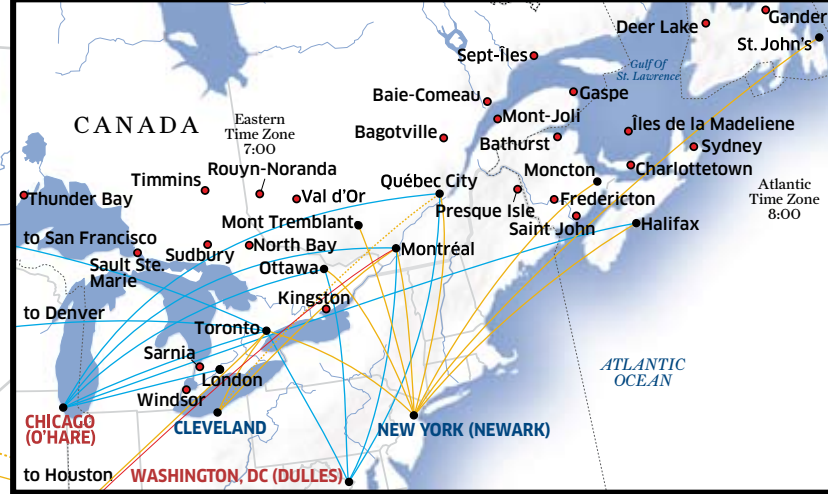

to Anchorage

PACIFIC OCEAN

ATLANTIC OCEAN

Gulf of Mexico

MEXICO

CUBA

VIRGIN ISLANDS (U.S.)

SAN FRANCISCO
 Oakland
 Modesto
 Mammoth Lakes
 Fresno
 Merced
 Visalia
 Monterey
 San Jose
 San Luis Obispo
 Santa Maria
 Santa Barbara
 Oxnard
 Long Beach
 Orange County
 Carlsbad
 Palm Springs
 San Diego
 Imperial
 Yuma

Legend

- United/United Express Route
- United Seasonal Service
- United Future Service
- Continental/Continental Express/Continental Connection Route
- Continental Seasonal Service
- Continental Future Service
- CITY** United Hub (Red All Caps)
- CITY** Continental Hub (Blue All Caps)
- Cities served
- Cities served by select airline partners
- - - Time Zone Boundary