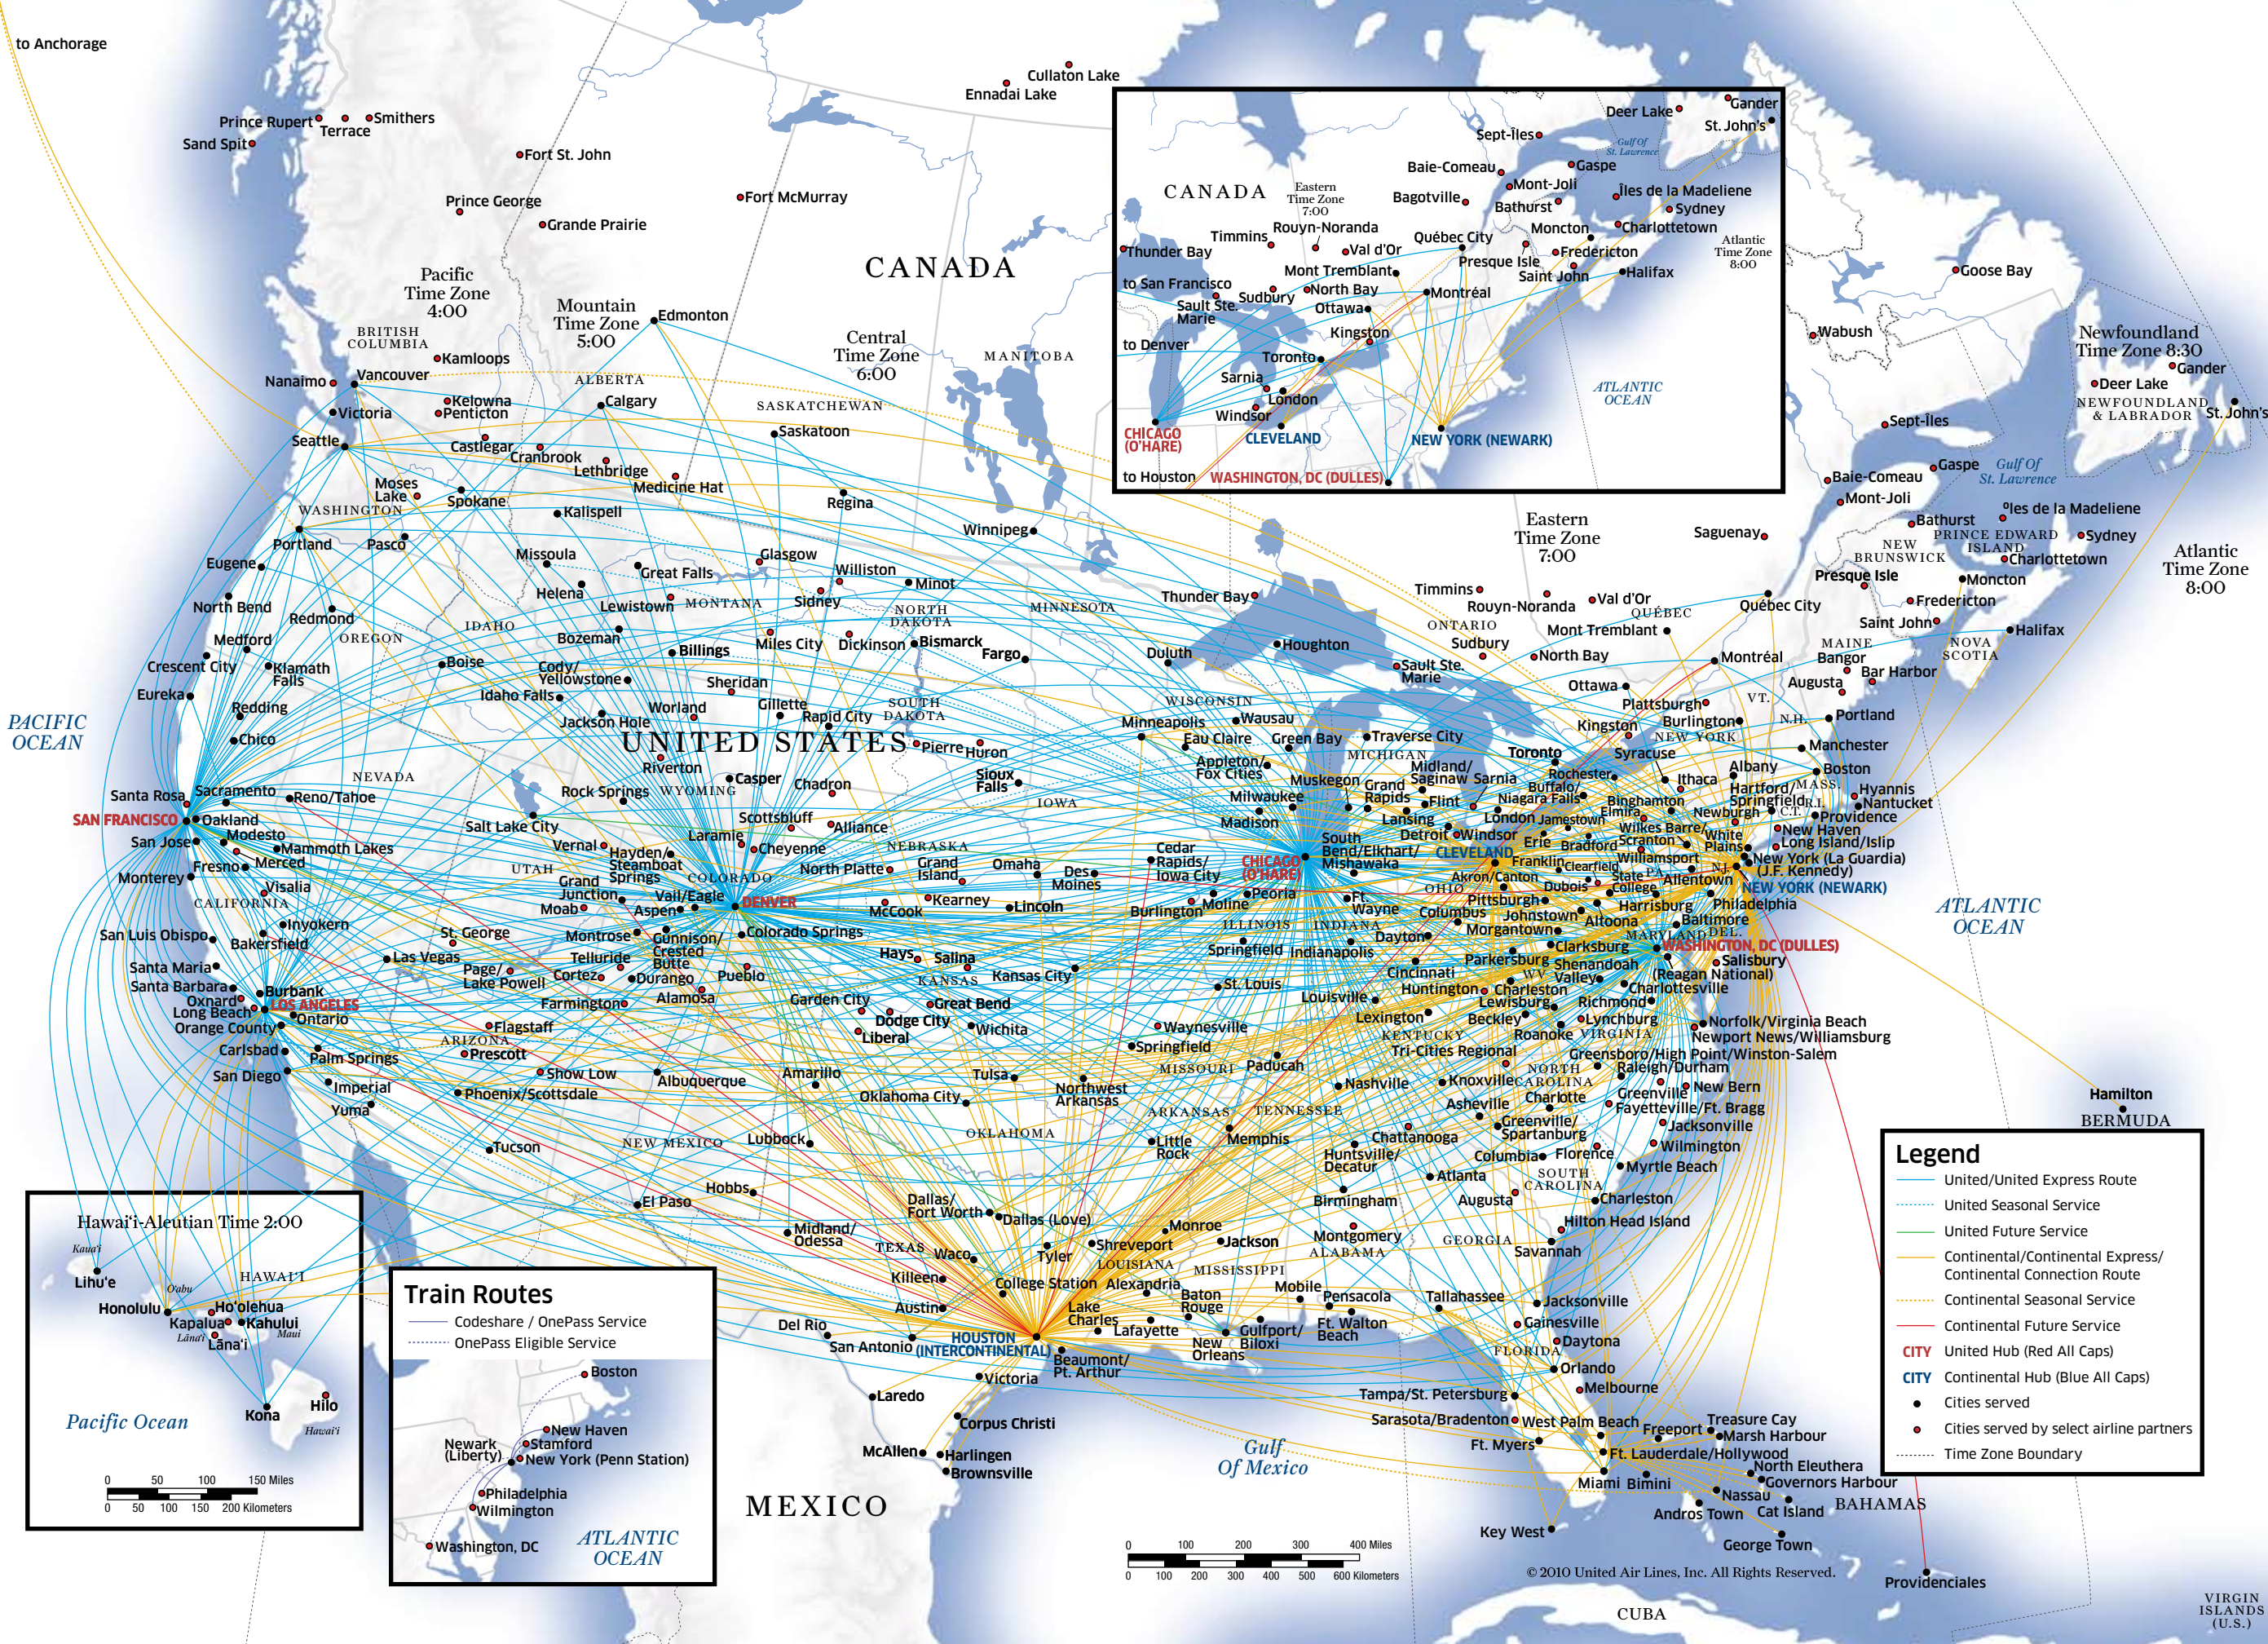

to Anchorage

PACIFIC OCEAN

ATLANTIC OCEAN

Gulf of Mexico

MEXICO

CUBA

VIRGIN ISLANDS (U.S.)

SAN FRANCISCO
 Oakland
 Modesto
 Mammoth Lakes
 Fresno
 Merced
 Visalia
 Monterey
 San Jose
 San Luis Obispo
 Santa Maria
 Santa Barbara
 Oxnard
 Long Beach
 Orange County
 Carlsbad
 Palm Springs
 San Diego
 Imperial
 Yuma

Legend

- United/United Express Route
- United Seasonal Service
- United Future Service
- Continental/Continental Express/Continental Connection Route
- Continental Seasonal Service
- Continental Future Service
- CITY** United Hub (Red All Caps)
- CITY** Continental Hub (Blue All Caps)
- Cities served
- Cities served by select airline partners
- - - Time Zone Boundary