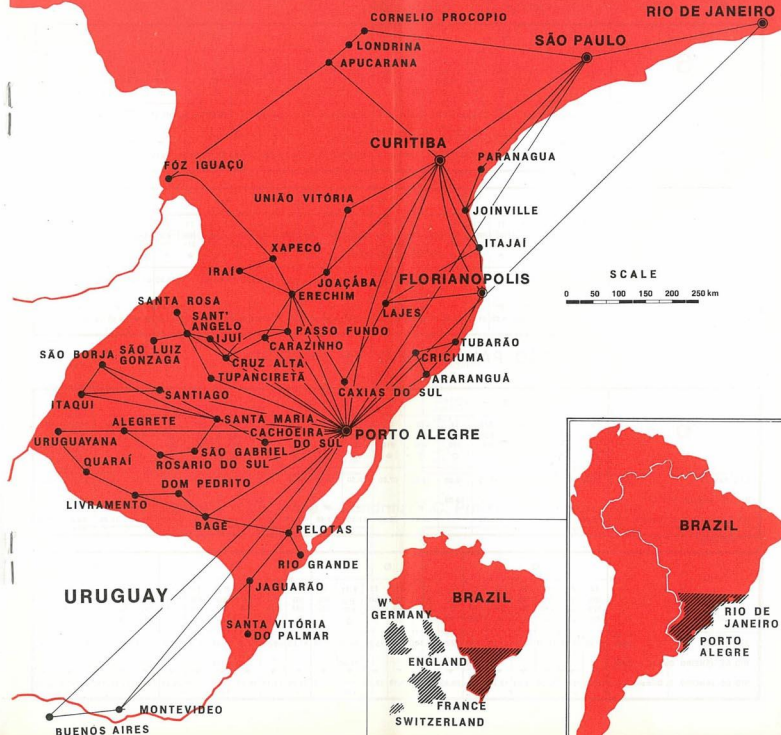

# VARIG

international routes and  
brazilian domestic network

# VARIG 1958

Fly **VARIG**  
between  
the 3 AMERICAS

**VARIG 1958**

NEW YORK

CD. TRUJILLO

PORT OF SPAIN

BELEM

SÃO LUIZ  
FORTALEZA  
NATAL  
JOÃO PESSOA  
RECIFE  
MACEIÓ  
PENEDO  
ARACAJÚ  
SALVADOR/BAHIA  
VITORIA

RIO DE JANEIRO  
SÃO PAULO  
PORTO ALEGRE  
PELOTAS  
MONTEVIDEO  
BUENOS AIRES

**VARIG NETWORK IN SOUTHERN BRAZIL**

SCALE  
0 50 100 150 200 250 km