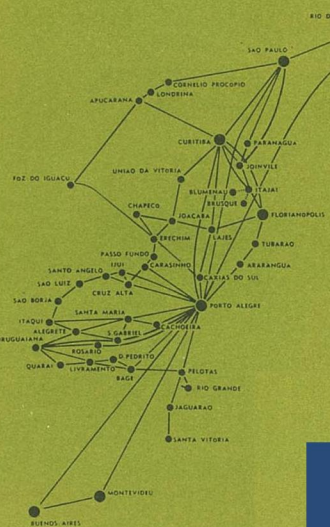

# VARIG 1955

**VARIG 1956**

# VARIG

international routes and  
brazilian domestic network

# VARIG 1958

Fly **VARIG**  
between  
the 3 AMERICAS

**VARIG 1958**

NEW YORK

CD. TRUJILLO

PORT OF SPAIN

BELEM

SÃO LUIZ  
FORTALEZA  
NATAL  
JOÃO PESSOA  
RECIFE  
MACEIÓ  
PENEDO  
ARACAJÚ  
SALVADOR/BAHIA  
VITORIA

RIO DE JANEIRO  
SÃO PAULO  
PORTO ALEGRE  
PELOTAS  
MONTEVIDEO  
BUENOS AIRES

**VARIG NETWORK IN SOUTHERN BRAZIL**

SCALE  
0 50 100 150 200 250 km